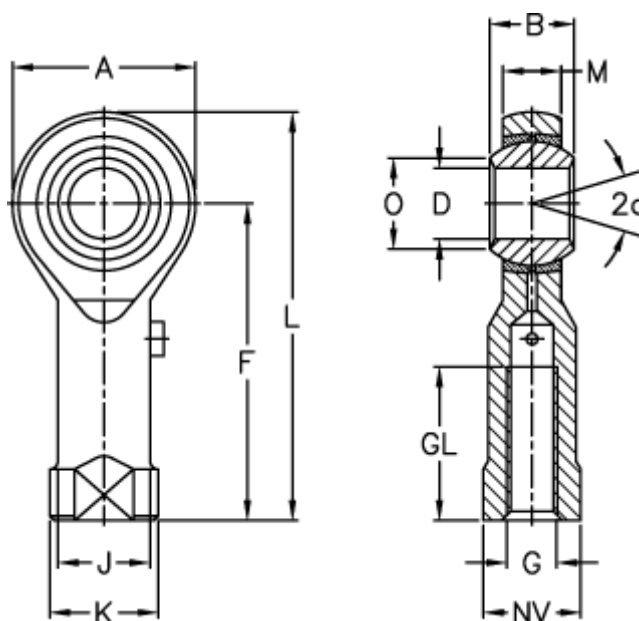

Article number: 03061008

Description: Fluro Rod End GI 8-SN
Special lubricating nipple

Measures

A	= 24	J	= 12.5	Weight (g) = 46
a (degrees)	= 14	K	= 16	
B	= 12	L	= 48	
D	= 8	M	= 9	
Dynamic load C (kN)	= 5.4	NV	= 13	
F	= 36	O	= 10.4	
G	= M8	Permissible rpm	= 620	
GL	= 16	Static load C0 (kN)	= 17.1	